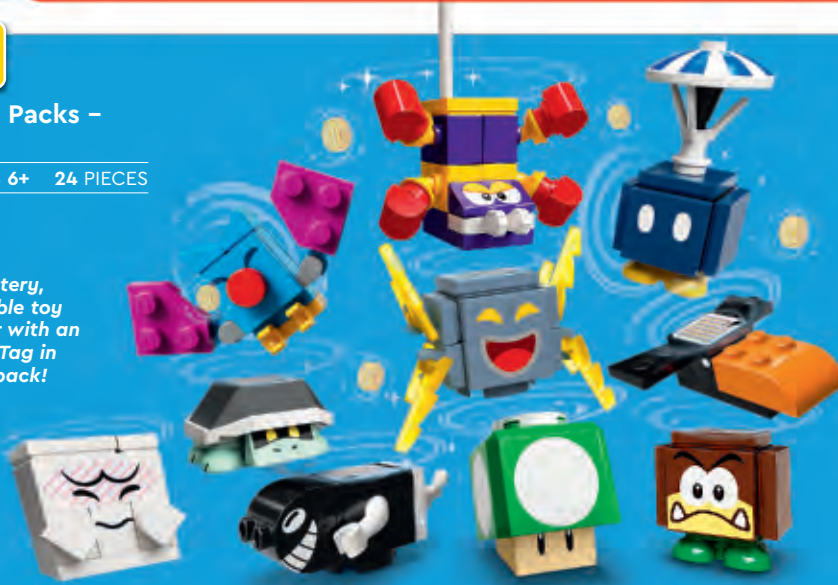

ONLY FOUND IN THE
STARTER COURSES
on pg. 2 and 3

STARTER COURSES

NEW

**Character Packs –
Series 3***

71394 AGES 6+ 24 PIECES

\$4.99

*A mystery,
collectible toy
character with an
Action Tag in
each pack!*

**10 TO
COLLECT
SERIES 3**