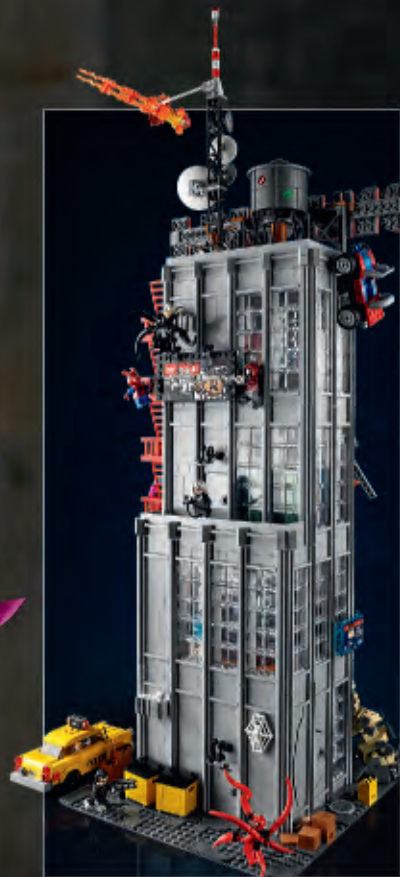

\$299.99

Measures over
32" high, 10.5" wide
and 10.5" deep!

DAILY BUGLE

ASSEMBLED FROM THE SPIDER-MAN UNIVERSE

The set features
25 minifigures, including Marvel's
most celebrated characters!

This 4-story celebration of the Marvel Universe is a rewarding build-and-display project for adult model-makers and fans of comic-book culture that will attract attention wherever it is displayed!

DAILY BUGLE

Challenging and rewarding to build; endlessly satisfying to put on display!

NASA Space Shuttle Discovery

10283 AGES 18+ 2,354 PIECES

NASA's Space Shuttle Discovery is arguably the most famous spacecraft of the past 40 years. Traveling over 148 million miles, it has unlocked mysteries of our solar system, broadening our understanding of the universe. Now you can mark this grand accomplishment of space exploration by building an incredibly detailed LEGO® version of the iconic shuttle, complete with the Hubble Space Telescope.