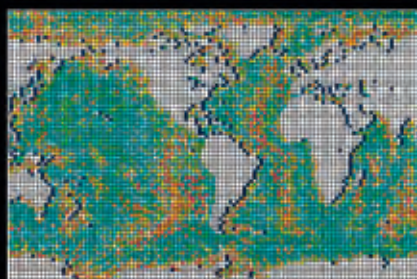

TAKE A WORLD TOUR

World Map

31203 AGES 18+ 11,695 PIECES

Ready to travel the world? Start your adventure with this vibrant World Map art piece. Slow down and spend focused time designing your own vision of the world. Place the continents to fit the world as it is, or customize the oceans to give the map a more personal twist. As you build, dive deeper with the Soundtrack and enjoy a unique world tour. Add pins to highlight memories or new places to see!

HARD TO FIND

FREE SHIPPING

$249.99

This kit immerses you in your passion for travel and DIY creativity while you relax and recharge. With the included Soundtrack, you can enjoy an audio world tour as you build!

25.5"

40.5"

1 PICTURE

3 COMBINATIONS

Perfect collectibles for adults to display on a wall or shelf, LEGO® Art kits offer you a rewarding building experience as you find new ways to express your passion for travel and self-discovery!

WORLD MAP