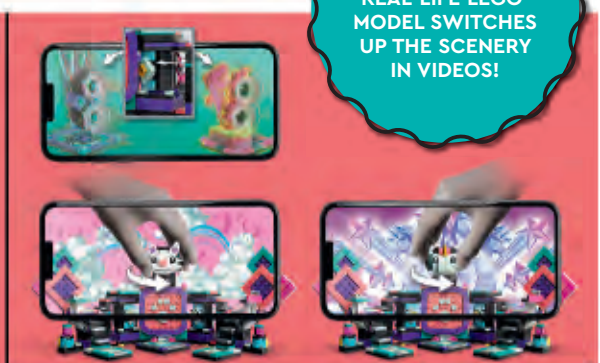

Learn more about LEGO® VIDIYO™ and find all sets online!