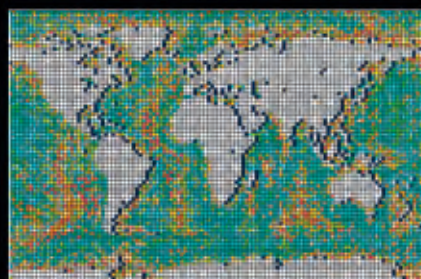

TAKE A WORLD TOUR

World Map

31203 AGES 18+ 11,695 PIECES

Ready to travel the world? Start your adventure with this vibrant World Map art piece. Slow down and spend focused time designing your own vision of the world. Place the continents to fit the world as it is, or customize the oceans to give the map a more personal twist. As you build, dive deeper with the Soundtrack and enjoy a unique world tour. Add pins to highlight memories or new places to see!

HARD TO FIND

FREE SHIPPING

$249.99

This kit immerses you in your passion for travel and DIY creativity while you relax and recharge. With the included Soundtrack, you can enjoy an audio world tour as you build!

25.5"

40.5"

1 PICTURE

3 COMBINATIONS

Perfect collectibles for adults to display on a wall or shelf, LEGO® Art kits offer you a rewarding building experience as you find new ways to express your passion for travel and self-discovery!

WORLD MAP