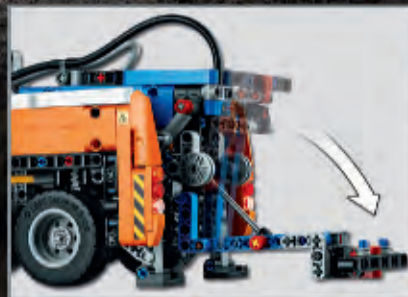

Check out all the mechanical functions like the rotating crane, working winch, outriggers, boom, plus the lifting axle which pulls down extra wheels for uneven loads – a first for LEGO® Technic™!

NEW

4x4 Mercedes-Benz Zetros Trial Truck