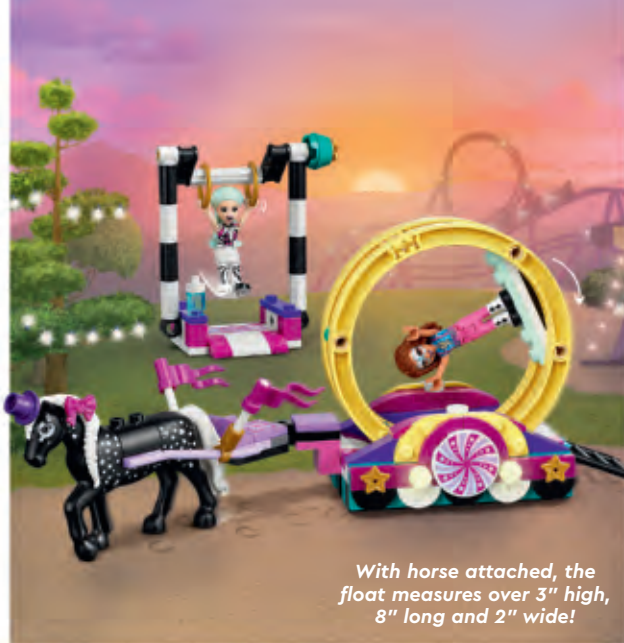

Features buildable rotating platforms that spin by turning LEGO® Mario™ and/or LEGO® Luigi™ (figures not included) on the connected stand, plus a Skewer to knock enemies off!

Find more LEGO® Super Mario™ products online!

EXPANSION SET

BRING THE MAGIC

NEW

Magical Acrobatics

41686 AGES 6+ 223 PIECES

\$19.99

With horse attached, the float measures over 3" high, 8" long and 2" wide!

NEW

Magical Funfair Stalls

41687 AGES 6+ 361 PIECES

⚠️ CHOKING HAZARD (1,3). Not for under 3 yrs.

\$29.99

This set comprises 4 carnival stalls with a detachable magic trick, which kids can use to entertain family and friends!

The full set of stalls measures over 5" high, 12" wide and 2" deep!

NEW

Magical Ferris Wheel and Slide

41689 AGES 7+ 545 PIECES

⚠️ CHOKING HAZARD (1,3). Not for under 3 yrs.

📦 FREE SHIPPING

\$59.99

This carnival set comes with 3 mini-dolls dressed up in fair clothes and face paints!