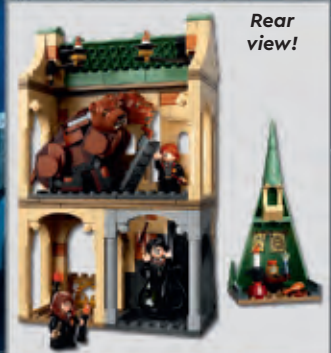

Includes a golden Voldemort™ minifigure and 6 random wizard card tiles!

The posable Basilisk has opening jaws, a rotatable head and a 3-part tail!

The set measures over 15.5" high, 15.5" wide and 4" deep and combines easily with other LEGO® Harry Potter™ sets for extra fun!

Hogwarts™: Polyjuice Potion™ Mistake

76386 AGES 7+ 217 PIECES

\$19.99

Includes a golden Harry Potter™ minifigure and 2 random wizard card tiles!

Measures over 3" high, 5" wide and 2.5" deep!

Exciting features, such as transforming minifigures and a secret passage, help kids recreate an iconic scene from Harry Potter™ and the Chamber of Secrets™ and dream up magical stories of their own!

REVISIT OLD FRIENDS

Hogwarts™: Fluffy Encounter

76387 AGES 8+ 397 PIECES

 FREE SHIPPING

\$39.99

Measures over
12" high, 7.5" wide
and 2.5" deep!

Includes a golden
Hermione Granger™ minifigure
and 2 random wizard card tiles!

76388 AGES 8+ 851 PIECES

 CHOKING HAZARD (1,3).
Not for under 3 yrs.

 FREE SHIPPING

\$79.99

Measuring over
8.5" high, 11.5" wide
and 3.5" deep!

Includes a golden
Ron Weasley™ minifigure and
4 random wizard card tiles!