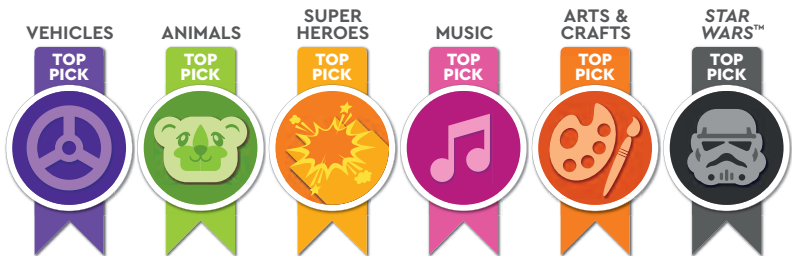

SHOP THESE TOP PICKS

**SEE ALL CURRENT AND
UPCOMING OFFERS ON
LEGO.COM**