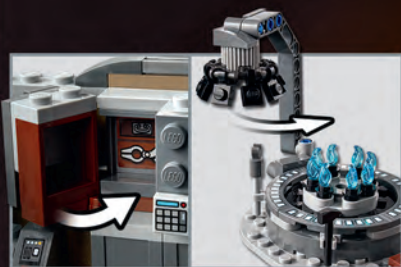

The Armorer's Mandalorian™ Forge

75319 AGES 8+ 258 PIECES

Create awesome beskar armor for The Mandalorian and Paz Vizsla at The Armorer's forge! Gather vital information with the hologram. Melt down the bars of beskar at the forge and hammer the superstrong metal into shape. With their new armor complete, The Mandalorian and Paz Vizsla can strap on their jetpacks, grab their weapons and fly away on another bounty-hunting mission.

HARD TO FIND

$29.99