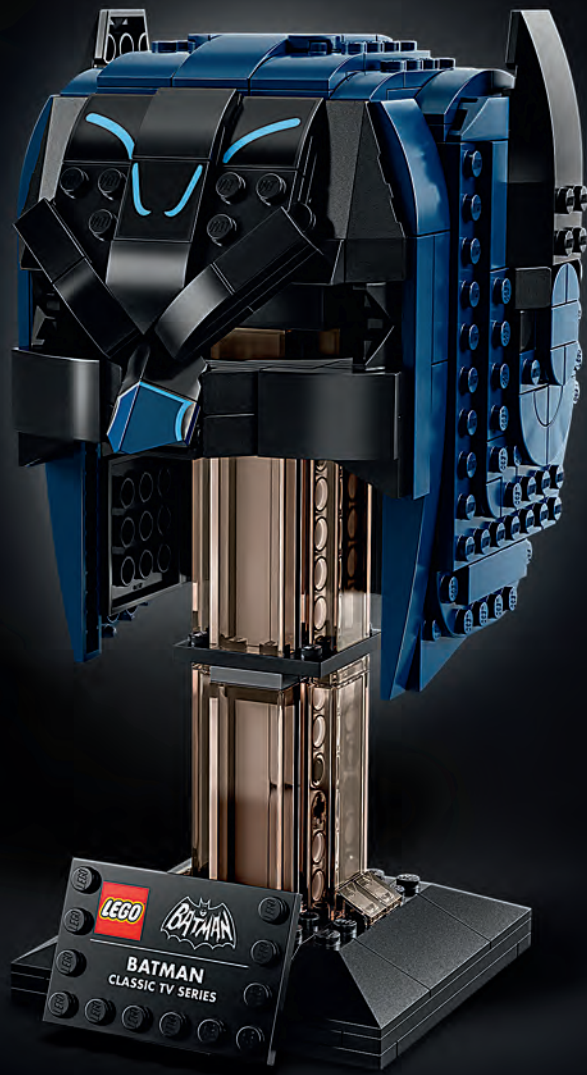

BAT-TASTIC!

Classic TV Series *Batman*™ Cowl

Pow! Bam! Zap! Evoke the classic style of the much-loved *Batman*™ TV series with this buildable cowl, specially created with adult fans in mind.

76238 | 372 pcs | $59.99

BATMAN and all related characters and elements © & ™ DC Comics and Warner Bros. Entertainment Inc. (s21)

Scan the QR code to find more LEGO® Adults Welcome products online!

#LEGO

ADULTS WELCOME