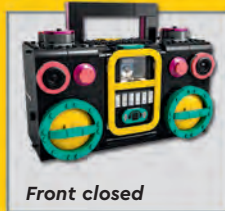

WHAT IS LEGO® VIDIYO™?

CAPTURE THE BEAT OF THEIR WORLD!

Now kids can direct, produce and star in their own unique music video creations using songs from popular artists – and share them in a safe social environment, too!

**MUSIC
VIDEO
MAKER**

HOW DOES IT WORK?

EASY STEPS TO SUPER STARDOM!

The new LEGO® VIDIYO™ app uses innovative AR technology to let kids build their own minifigure band, create a video for a favorite song, add amazing special visual effects and so much more!

**DOWNLOAD
THE FREE
APP!**

LEGO® VIDIYO™

CHECK FOR COMPATIBILITY
WWW.LEGO.COM/DEVICECHECK

Smart device required but not included.

The Boombox

43115 AGES 9+ 996 PIECES

Inspire kids to direct, produce and star in their own creative music videos with the LEGO® VIDIYO™ The Boombox set and app.

FREE SHIPPING

$99.99

**TOP
PICK**

*Includes 4 minifigures
with toy musical accessories,
14 random BeatBits and
4 special BeatBits!*

Kids will love making changes to their real-life LEGO® model to change the scenery in their video with a choice of 4 different heads, speakers and lights, each inspired by a different music genre!

NEW

Bandmates

43108 AGES 7+ 12 PIECES

Bandmates Series 2: Collectible LEGO® minifigure toys for music video fun.

$4.99

*Only 1 of 12 individual minifigures and 3 BeatBits in each "mystery" bag. Unfortunately, we cannot accommodate requests for specific minifigures and some minifigures may be more difficult to find than others.

Learn more about
LEGO® VIDIYO™
and find all
sets online!