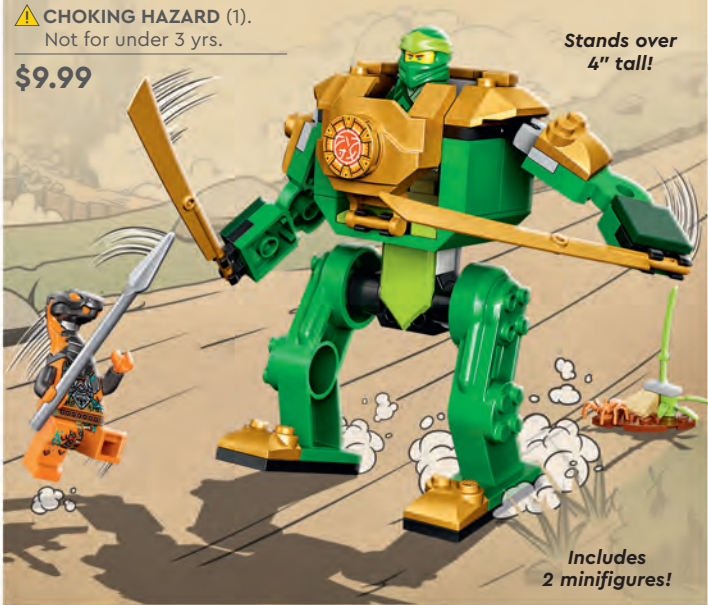

TRAIN WITH A MASTER

NEW

Lloyd's Ninja Mech

71757 AGES 4+ 57 PIECES

⚠️ **CHOKING HAZARD (1).**
Not for under 3 yrs.

$9.99

4+

Stands over
4" tall!

Includes
2 minifigures!