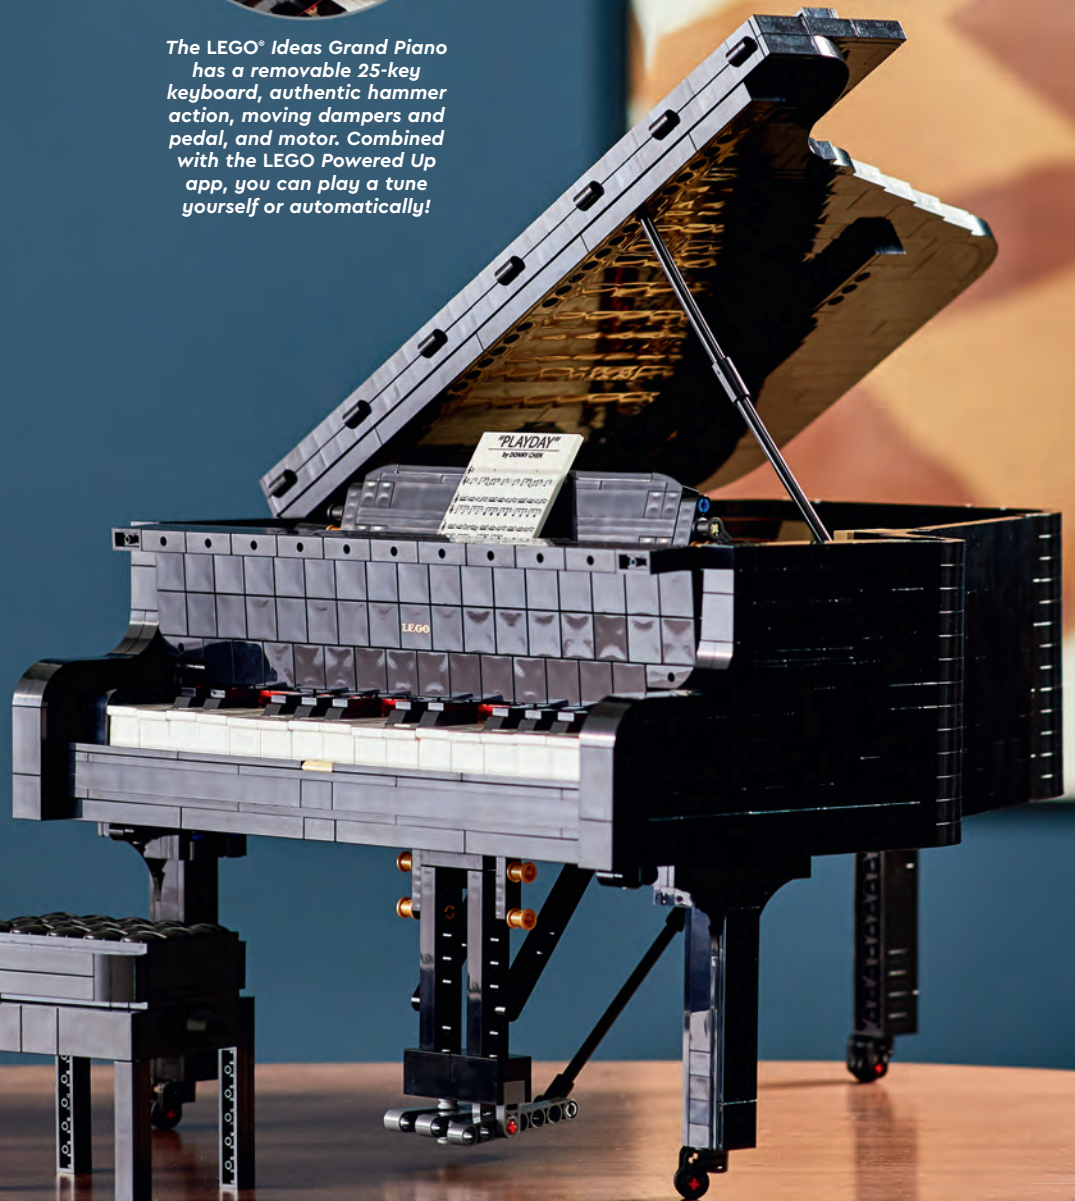

GRAND Piano

The piano measures over 8.5" high, 12" wide and 13.5" deep when closed. A stylish item for your home or workplace, it also makes a cool gift for musicians, music-lovers, pianists and hobbyists!

The LEGO® Ideas Grand Piano has a removable 25-key keyboard, authentic hammer action, moving dampers and pedal, and motor. Combined with the LEGO Powered Up app, you can play a tune yourself or automatically!

To power up the Grand Piano's self-playing function, you'll need 6 AAA batteries (not included) and the free LEGO® Powered Up app - choose user play to play the notes yourself or auto play to listen to 1 of 4 songs!