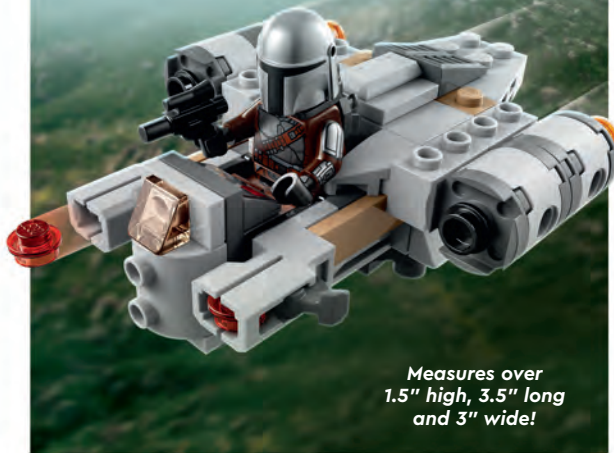

## The Razor Crest™ Microfighter

75321 AGES 6+ 98 PIECES

⚠️ CHOKING HAZARD (1). Not for under 3 yrs.

**\$9.99**

Measures over  
1.5" high, 3.5" long  
and 3" wide!

**NEW**