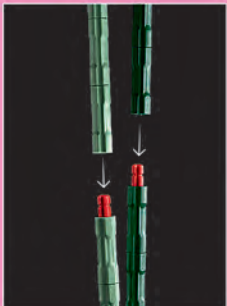

The LEGO® Bird of Paradise model building set is a unique gift or mindful project for anyone who loves botanical decor, flowers and plants, or building creatively with LEGO pieces!