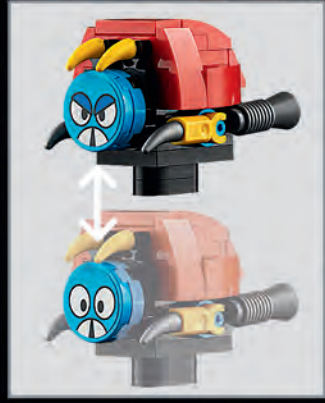

NEW

Sonic the Hedgehog™ – Green Hill Zone

21331 AGES 18+ 1,125 PIECES

⚠ **CHOKING HAZARD** (1,3). Not for under 3 yrs.

Recreate Green Hill Zone gameplay with this LEGO® Ideas model, featuring characters from the classic and ever-popular Sonic the Hedgehog™ game.

EXCLUSIVE **FREE SHIPPING**

$69.99

LEGO® IDEAS #039

SONIC
THE HEDGEHOG™

Authentic obstacles and details – Build a palm tree, bridge loop and lever-activated spring for Super Sonic Jumps, plus 7 rings and 2 buildable TVs with 5 screen elements and 5 sticker options!

Moto Bug with 2 face options!

Display piece – The buildable Green Hill Zone measures over 7" high, 14" wide and 2.5" deep. It may be rearranged and connects easily to extra sets!