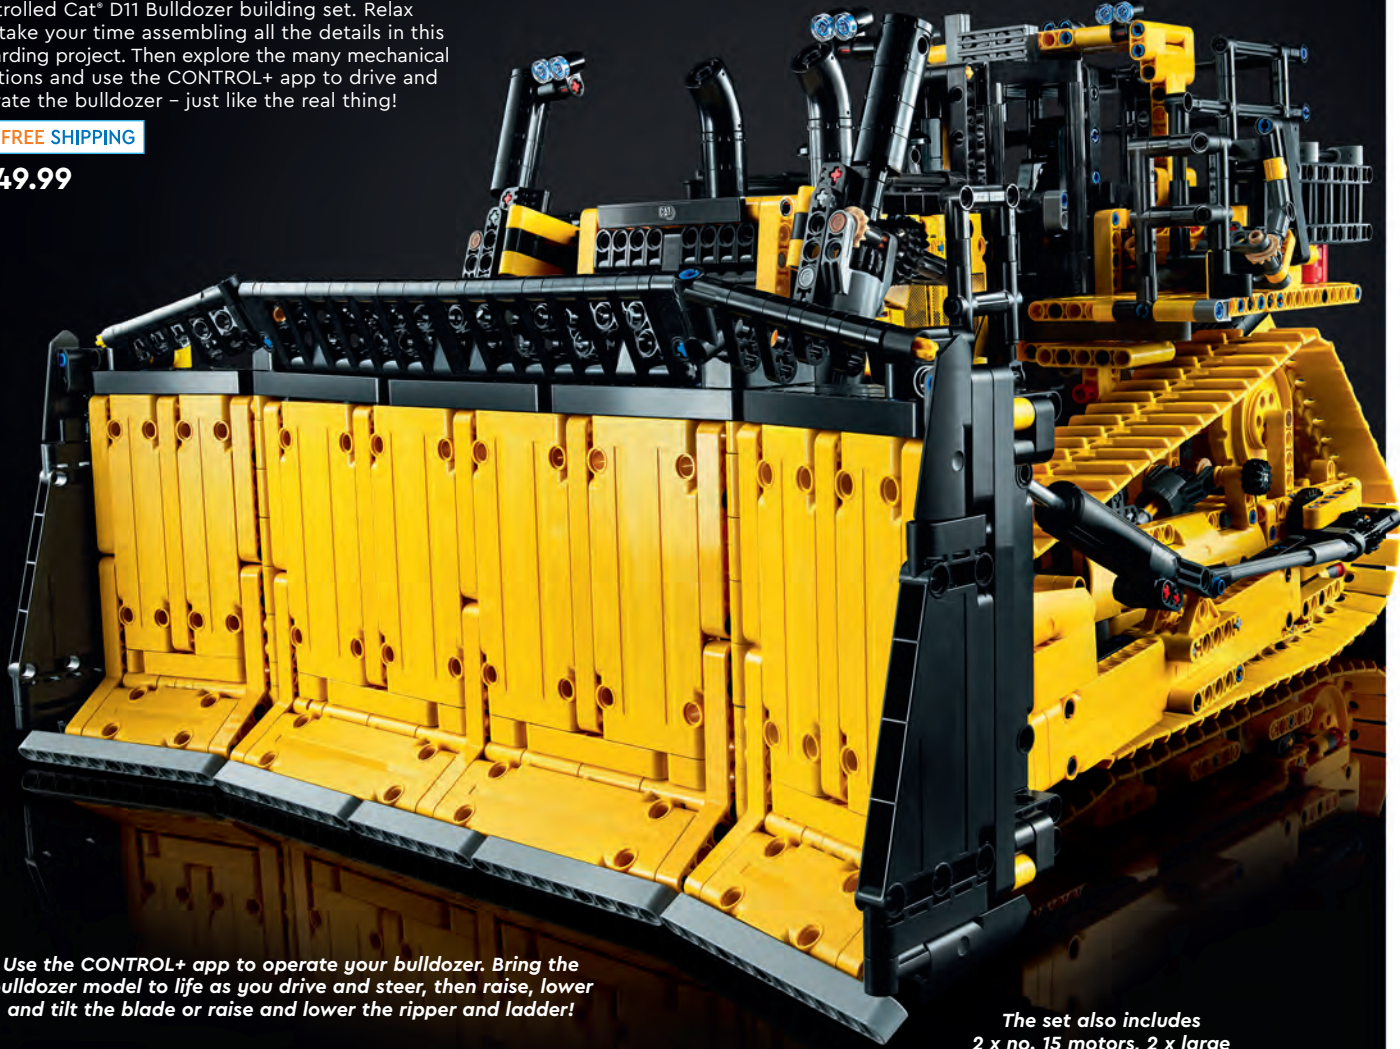

Measures over  
10" high, 22" long and  
14.5" wide!

**FREE SHIPPING**

**\$449.99**

Use the CONTROL+ app to operate your bulldozer. Bring the bulldozer model to life as you drive and steer, then raise, lower and tilt the blade or raise and lower the ripper and ladder!