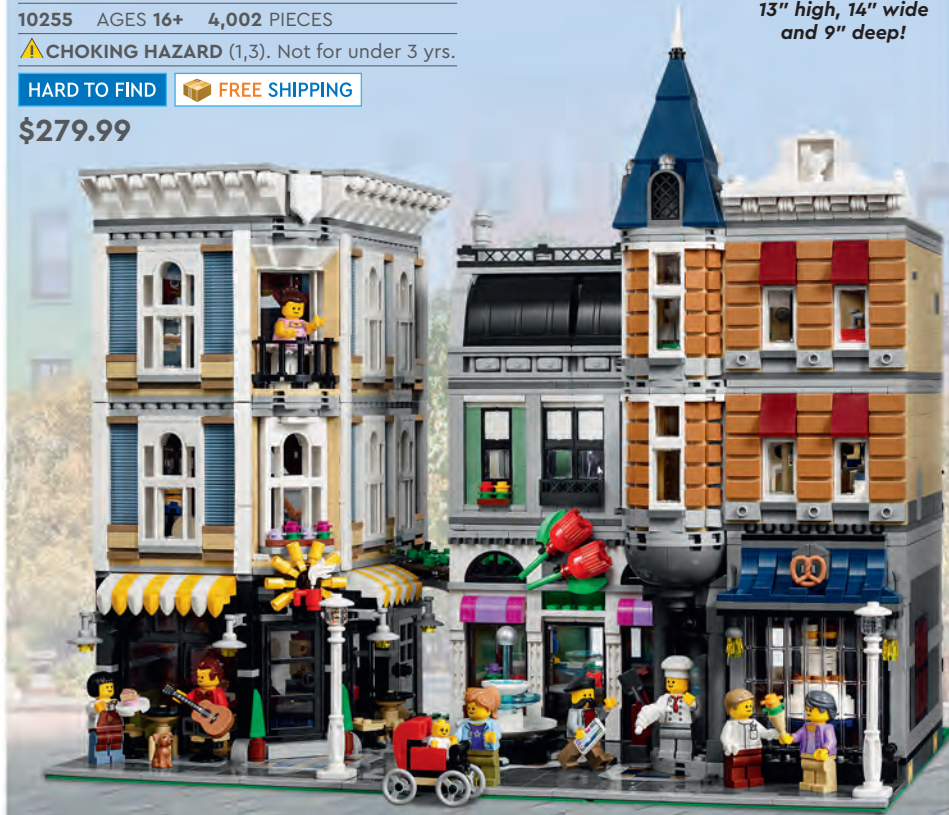

## Assembly Square

10255 AGES 16+ 4,002 PIECES

⚠️ CHOKING HAZARD (1,3). Not for under 3 yrs.

HARD TO FIND

FREE SHIPPING

Measures over  
13" high, 14" wide  
and 9" deep!

\$279.99

Each LEGO®  
modular building can  
be displayed individually  
or connected to others!