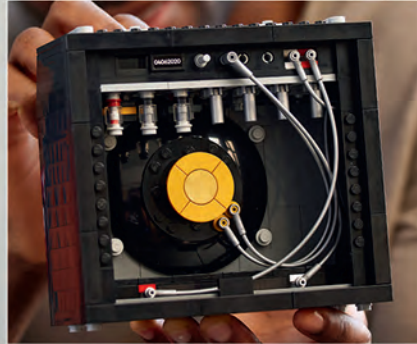

CAPTURE AN ICON

Fender® Stratocaster™

21329 AGES 18+ 1,074 PIECES

HARD TO FIND

FREE SHIPPING

$99.99

Fender® STRATOCASTER™

LEGO® IDEAS #037

Build the authentically detailed LEGO® brick guitar model in red or black!

The amplifier has removable panels for easy viewing of the motherboard, reverb tank, speaker and other interior details, logo stickers, plus connecting rubber cables for the guitar and footswitch!