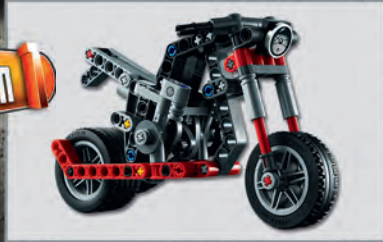

BUILD FOR REAL

NEW

Motorcycle

42132 AGES 7+ 163 PIECES

⚠ **CHOKING HAZARD (1).**
Not for under 3 yrs.

$12.99

Measures over 3.5" high and 6" long!

2-in-1 build rebuilds into an Adventure Bike for more creative role-play!