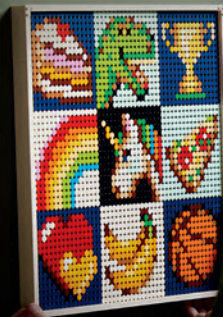

LEGO 100 Print Shop Road
Enfield, CT 06082

ORDER TODAY!
1-800-835-4386 • LEGO.com
Find a LEGO® Store near you at LEGO.com/stores

PRSR STD
U.S. Postage
PAID
LEGO Direct

For online orders, please use Source Code below to guarantee the pricing you see in this catalog.

Source Code

Customer Number

NEW

**Art Project -
Create Together**

21226 AGES 7+ 4,138 PIECES

▲ **FOR WARNING** see p. 76, fig. 1

Together you can make a beautiful patchwork of individual pictures, chosen to reflect different passions or personalities, or you can create an iconic LEGO® minifigure portrayed as a spaceman. It's up to you!

HARD TO FIND

FREE SHIPPING

$119.99

Measures over
15.5" square!

ART PROJECT