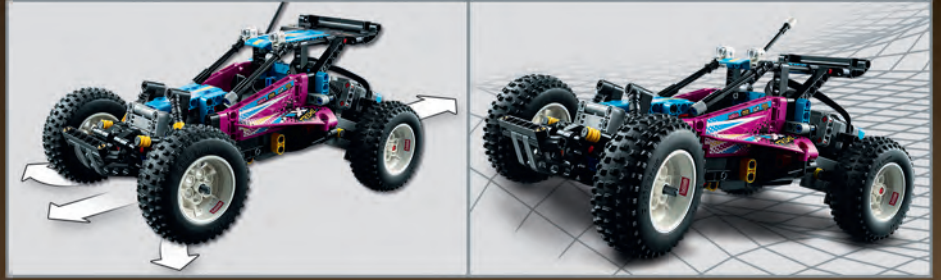

Off-Road Buggy

42124 AGES 10+ 374 PIECES

⚠️ CHOKING HAZARD (1). Not for under 3 yrs.

Awesome tricks, thrilling jumps and epic stunts – you can do it all with this fun-filled LEGO® Technic™ Off-Road Buggy. With huge knobby tires and front and back suspension, this RC car is made for action. Check out the opening hood, antenna and retro stickers. Then use the free CONTROL+ app to unleash challenges, sound effects and more as you perform and race with your high-performance RC buggy.

📦 FREE SHIPPING

$129.99

Amazing tricks are easy to perform thanks to the car's front and rear suspension, massive tires and angled front!