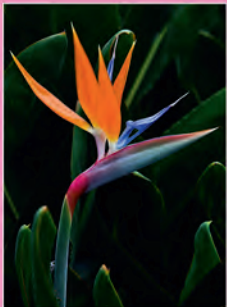

The LEGO® Bird of Paradise model building set is a unique gift or mindful project for anyone who loves botanical decor, flowers and plants, or building creatively with LEGO pieces!