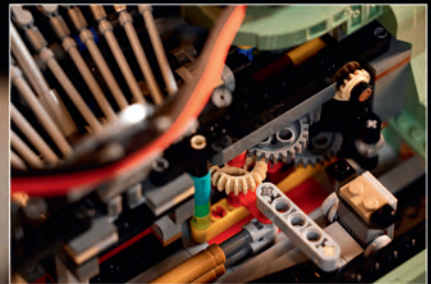

Typewriter

21327 AGES 18+ 2,079 PIECES

Unplug from your digital life and recall simpler times as you build a LEGO® Ideas model of an old-fashioned typewriter. The design is inspired by the classic typewriter used by the LEGO Group's founder Ole Kirk Kristiansen, and it moves and sounds just like the real thing.

HARD TO FIND

FREE SHIPPING

$199.99

Features a center typebar that rises each time a letter key is pressed, linked to a carriage that moves across as you type, plus a platen roller that you can feed real paper into!

Typewriter
LEGO® IDEAS #035