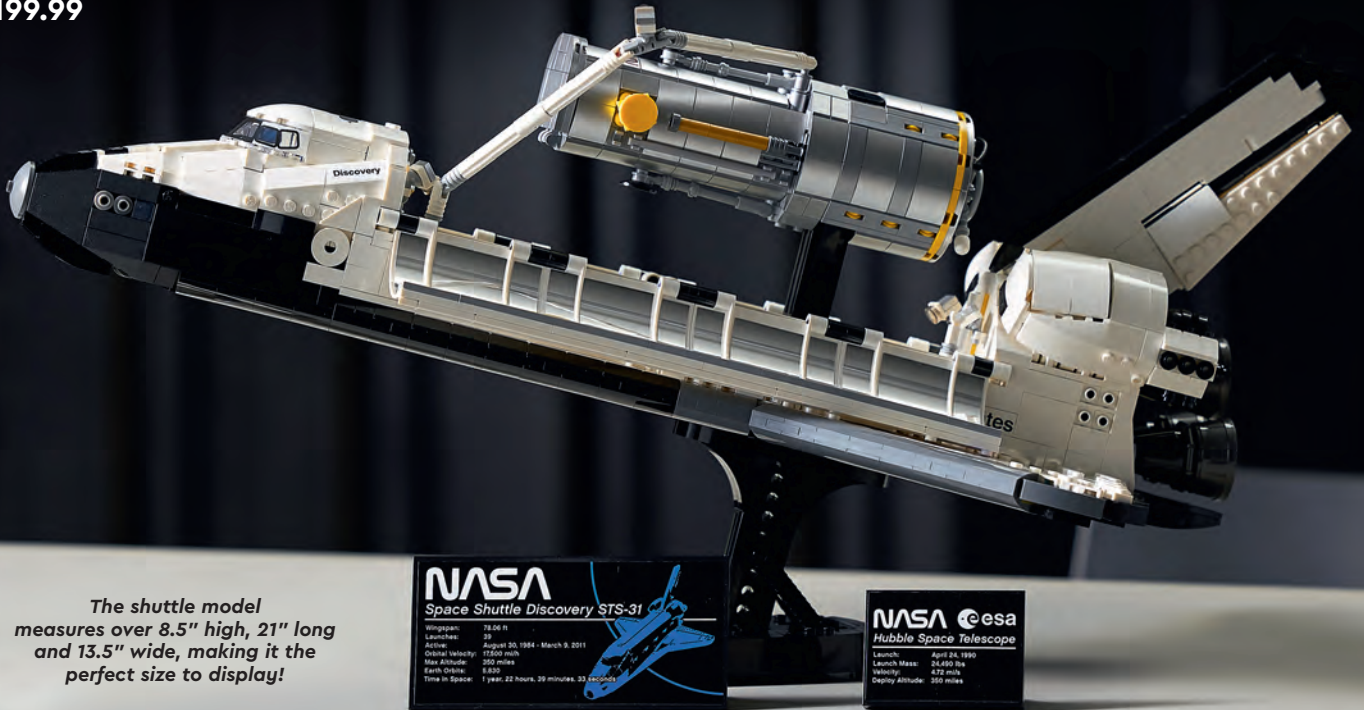

HARD TO FIND **FREE SHIPPING**

$199.99

The shuttle model measures over 8.5" high, 21" long and 13.5" wide, making it the perfect size to display!