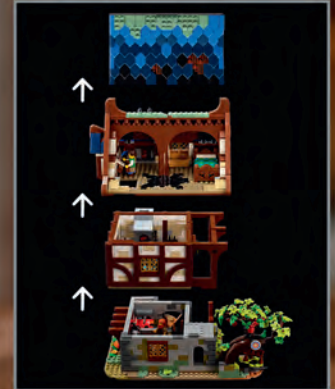

# Medieval Blacksmith

LEGO® IDEAS #033

Measures over 10.5" high, 12.5" wide and 8" deep!

This 3-level building has a removable roof and the top 2 levels lift off for easy access to the fully furnished bedroom, kitchen and workshop. The garden features an apple tree model and a well!